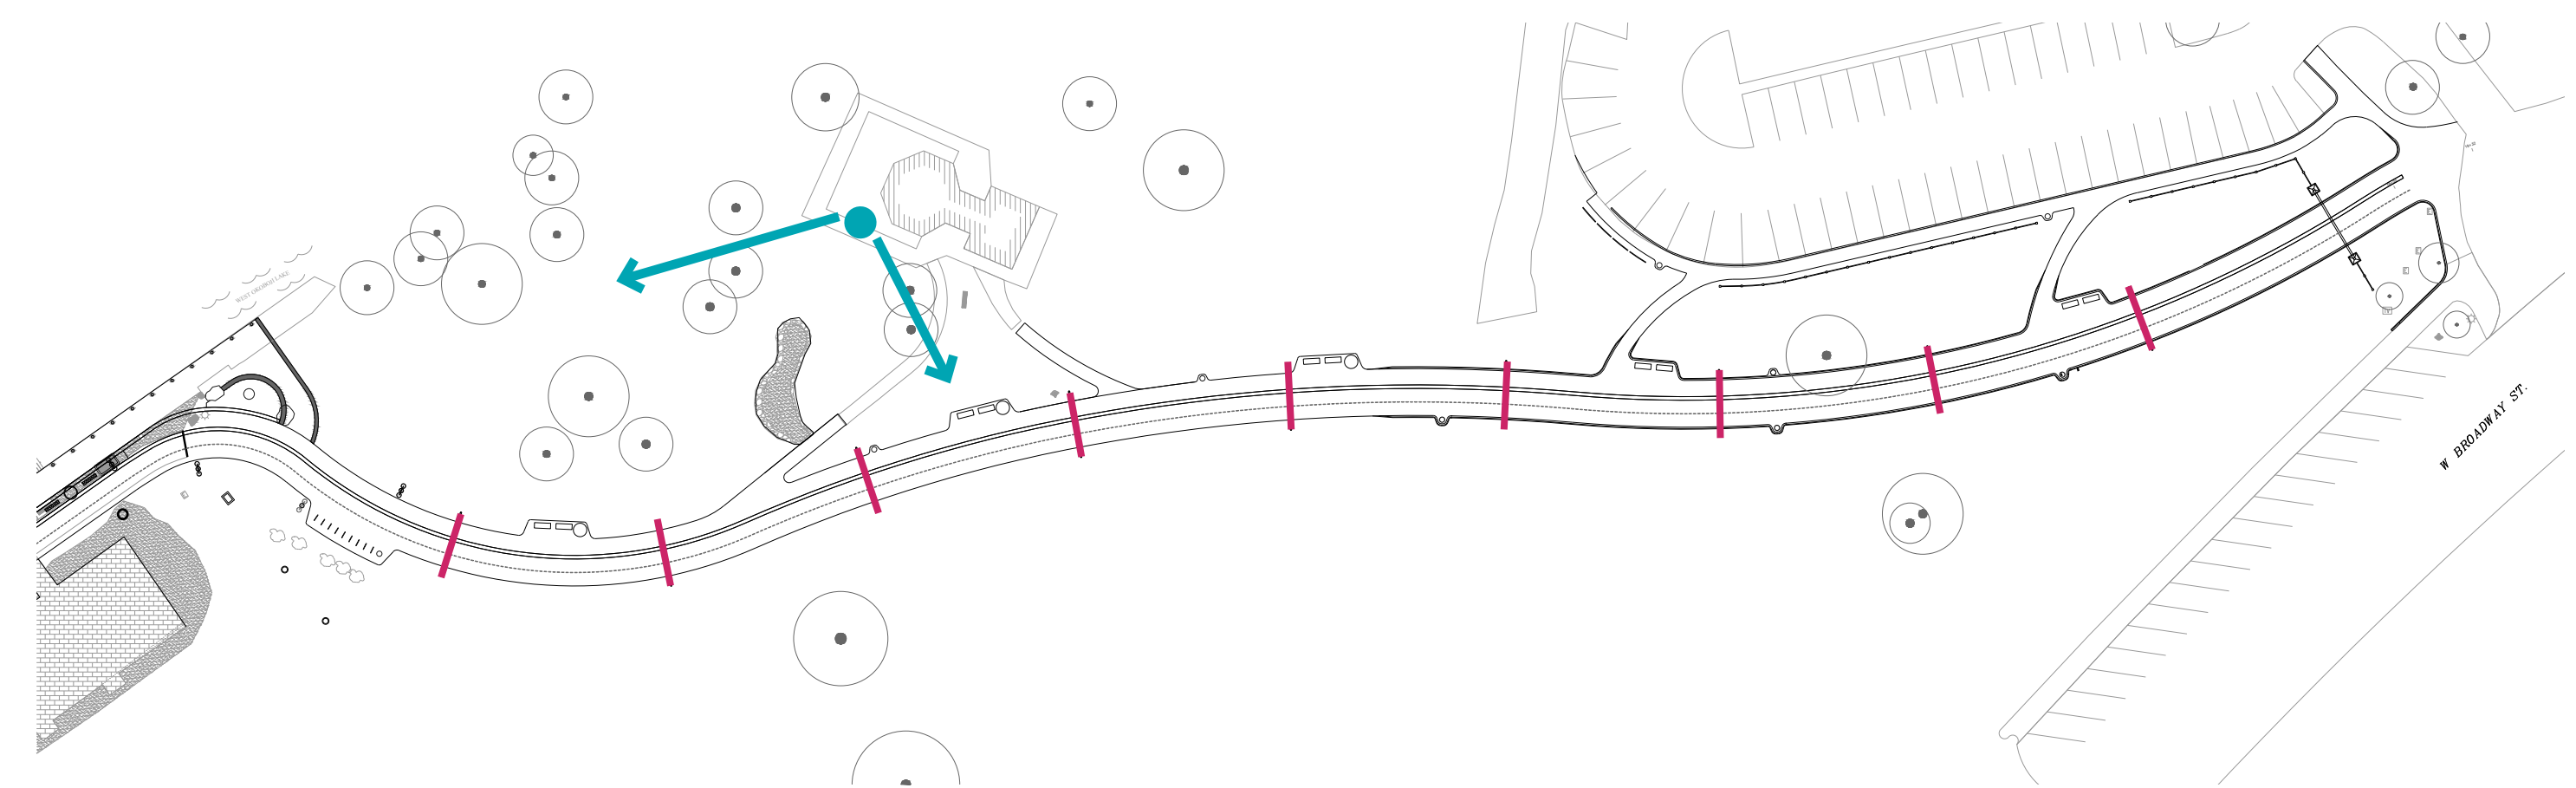

imagine IOWA GREAT LAKES

PRESERVATION PLAZA AT BOB'S - DAYTIME

imagine IOWA GREAT LAKES

PRESERVATION PLAZA AT BOB'S - EVENING

imagine IOWA GREAT LAKES

McCLURE
ENGINEERING C^o

HOERR
SCHAUDT
landscape architects