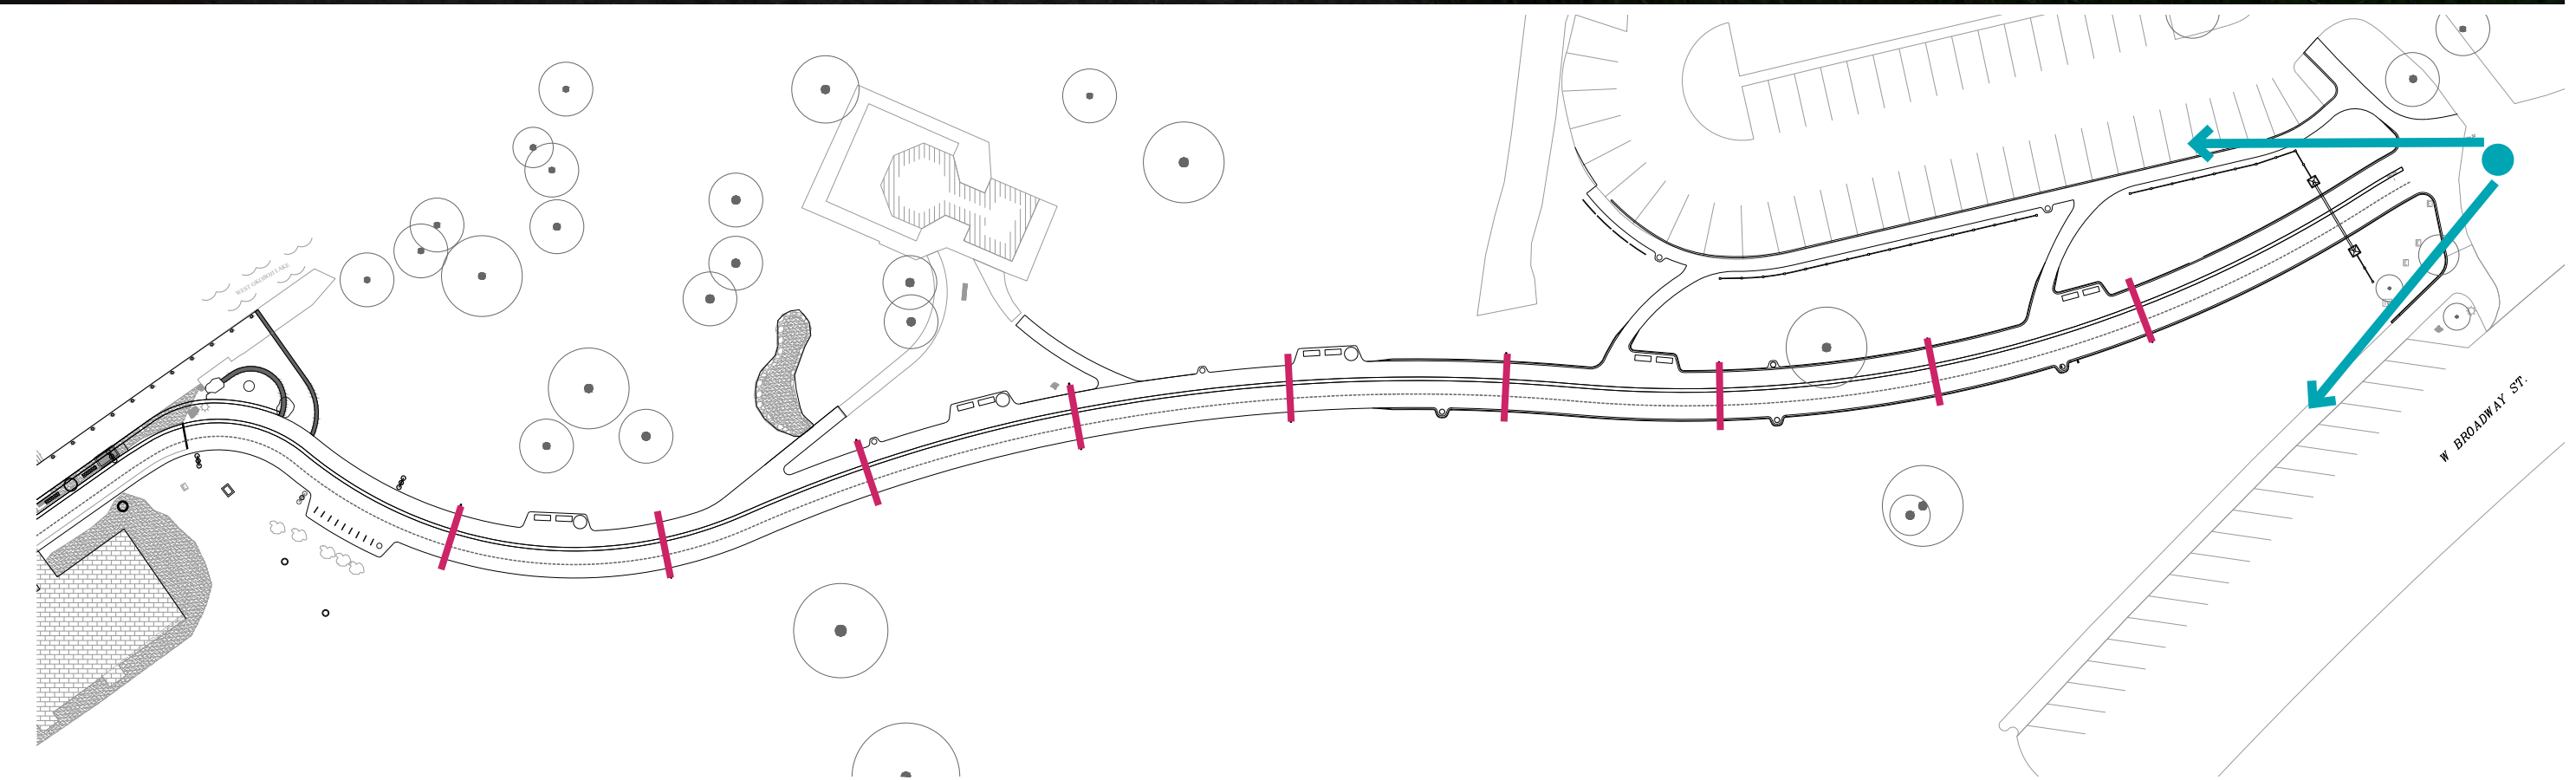

PROMENADE AT BROADWAY STREET - EVENING

imagine IOWA GREAT LAKES

McCLURE
ENGINEERING CO.

HOERR
SCHAUDT
landscape architects

BECK ENGINEERING, INC.
BET
Engineering & Architecture