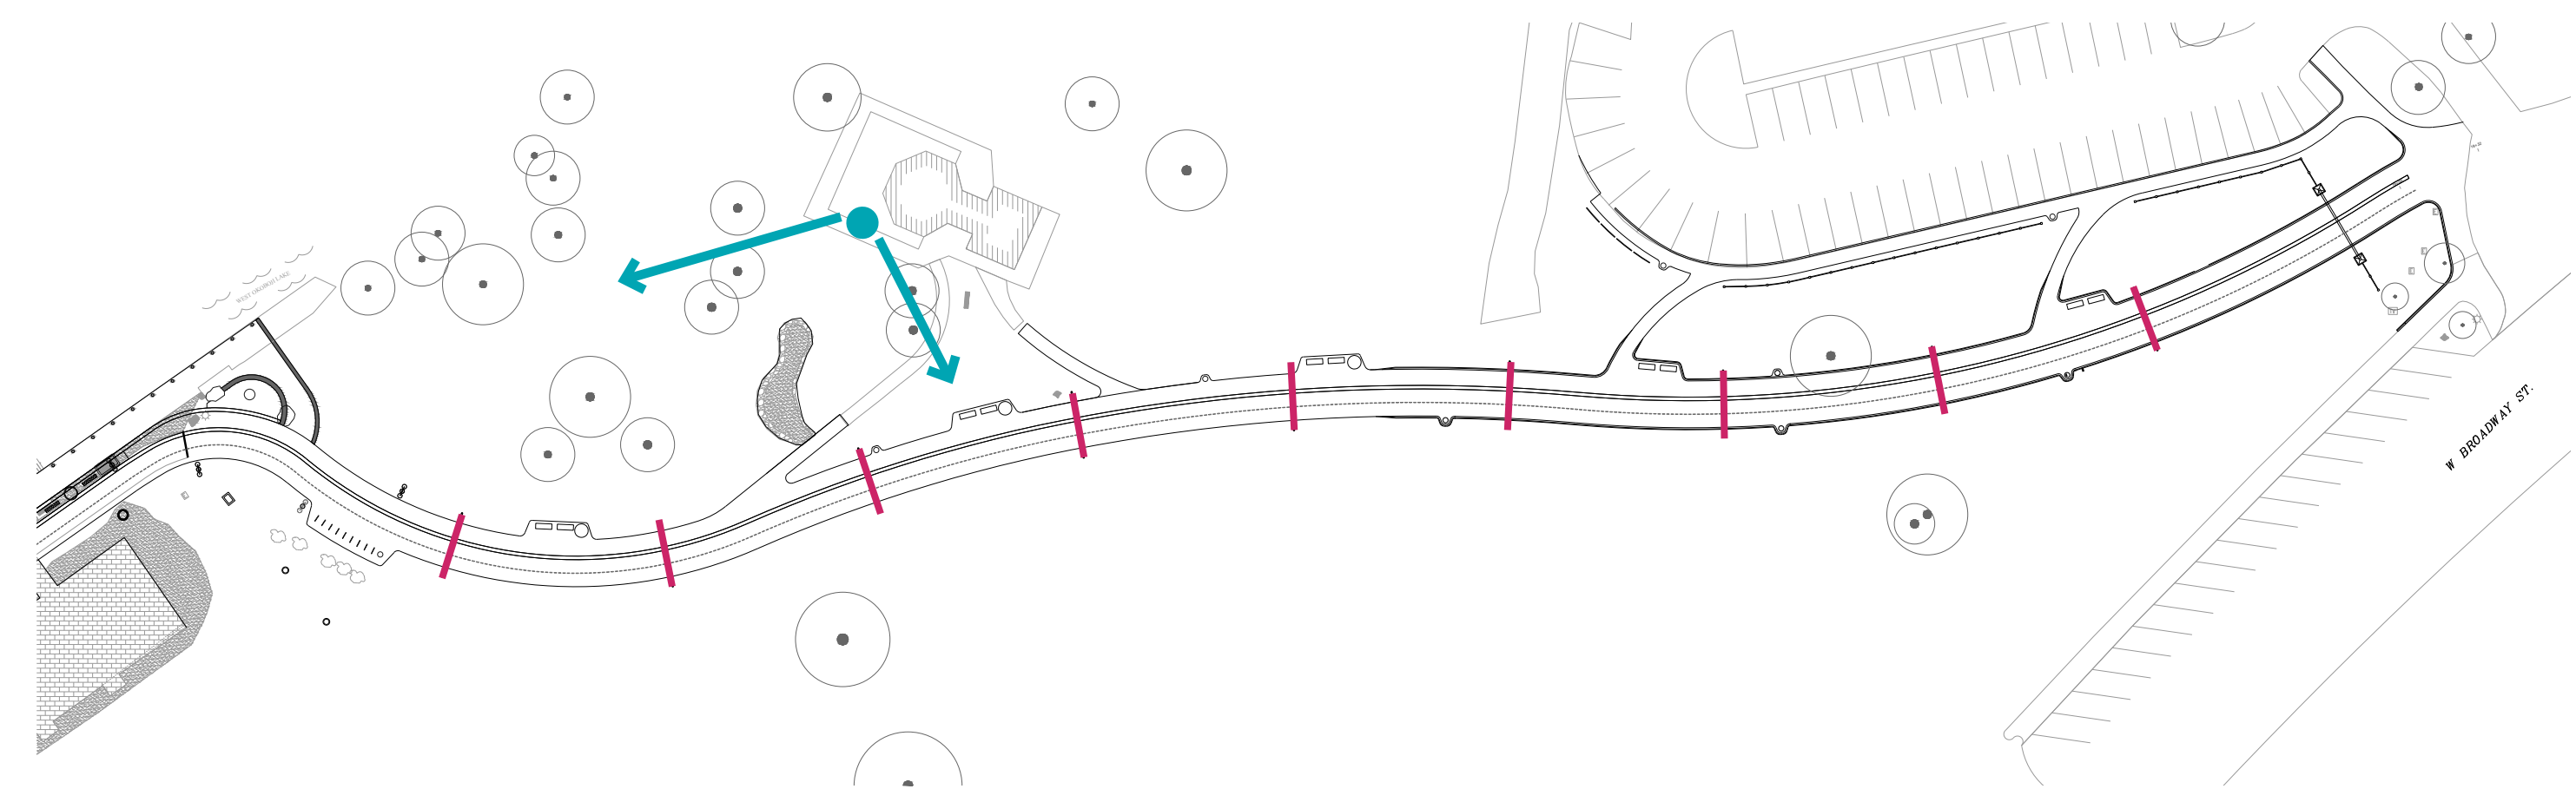

PRESERVATION PLAZA AT BOB'S - EVENING

imagine IOWA GREAT LAKES

McCLURE
ENGINEERING C^o

HOERR
SCHAUDT
landscape architects

BECK ENGINEERING, INC.
BET
Engineering & Architecture