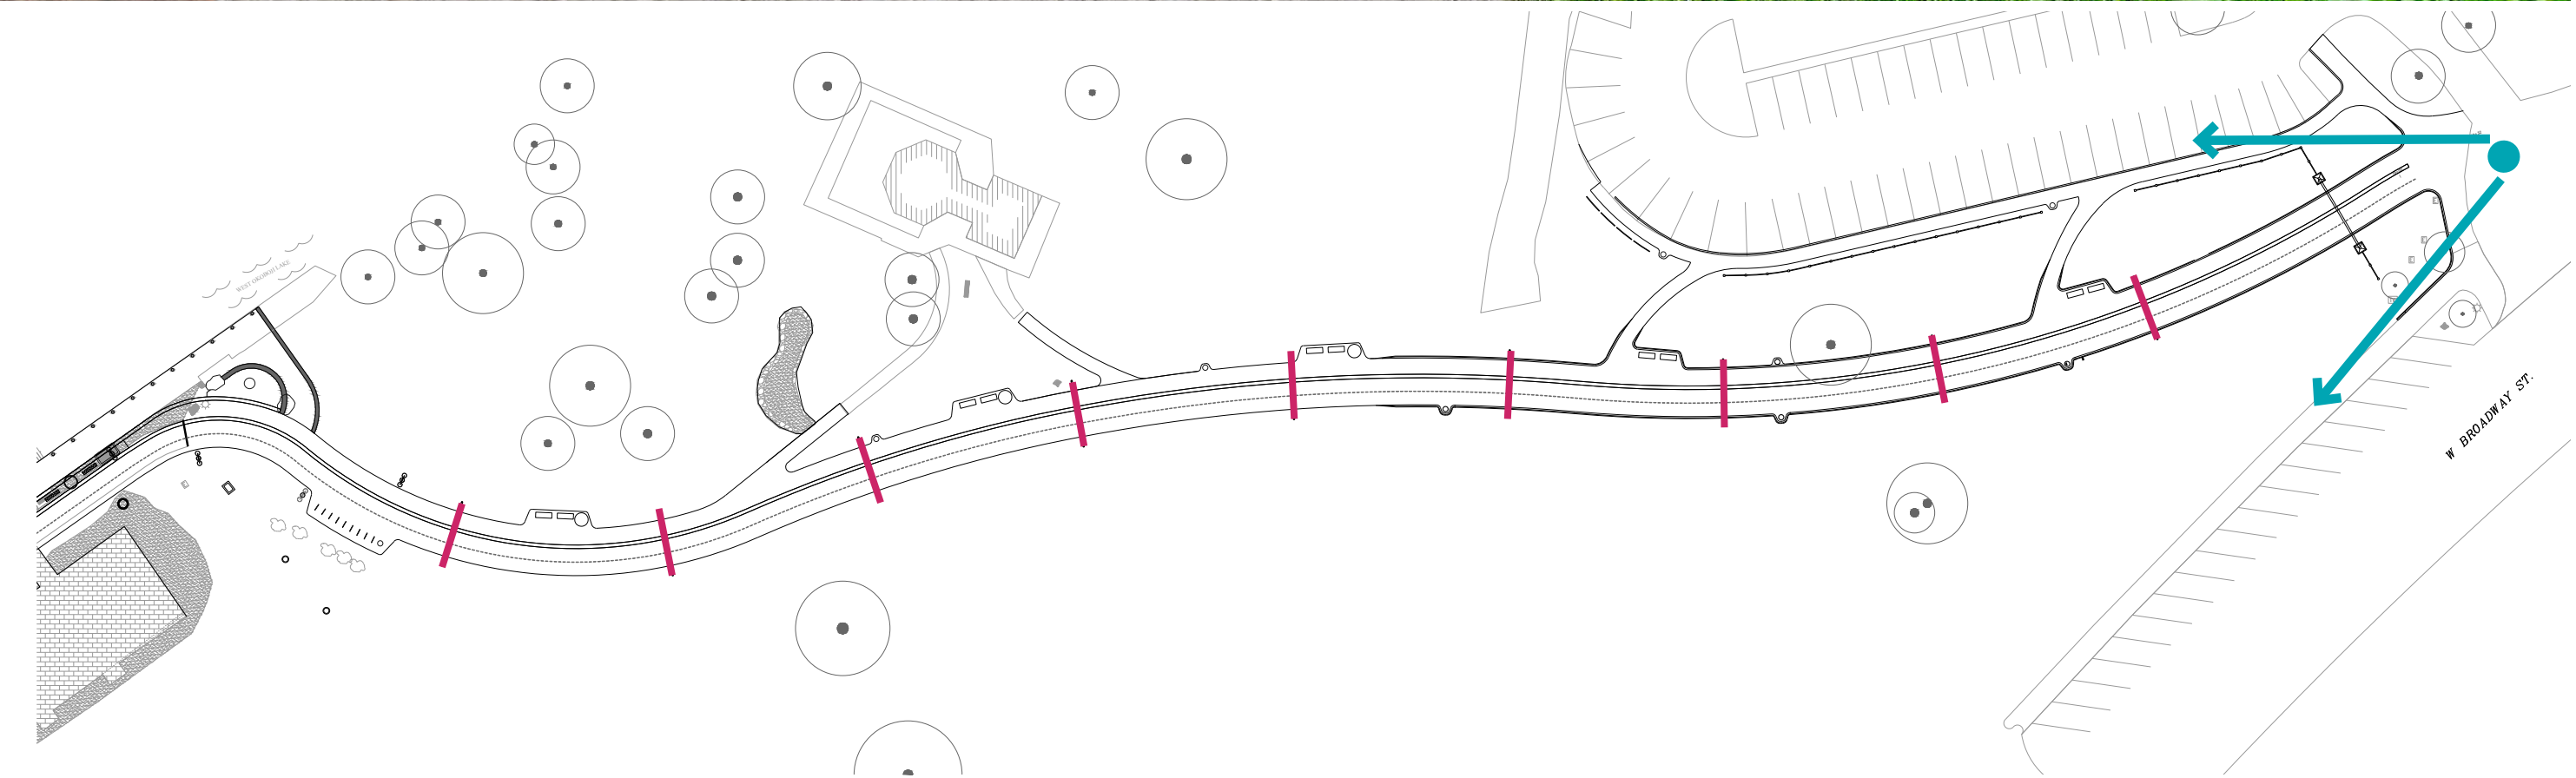

PROMENADE AT BROADWAY STREET - DAYTIME

imagine IOWA GREAT LAKES

McCLURE
ENGINEERING CO.

HOERR
SCHAUDT
landscape architects

BECK ENGINEERING, INC.
BET
PLANNING • LANDSCAPE

PROMENADE AT BROADWAY STREET - EVENING

imagine IOWA GREAT LAKES

PRESERVATION PLAZA AT BOB'S - DAYTIME

imagine IOWA GREAT LAKES

PRESERVATION PLAZA AT BOB'S - EVENING

imagine IOWA GREAT LAKES

McCLURE
ENGINEERING C^o

HOERR
SCHAUDT
landscape architects

BECK ENGINEERING, INC.
BET
Engineering & Architecture

PROMENADE AT LAKEFRONT - DAYTIME

imagine IOWA GREAT LAKES

PROMENADE AT LAKEFRONT - EVENING

imagine IOWA GREAT LAKES