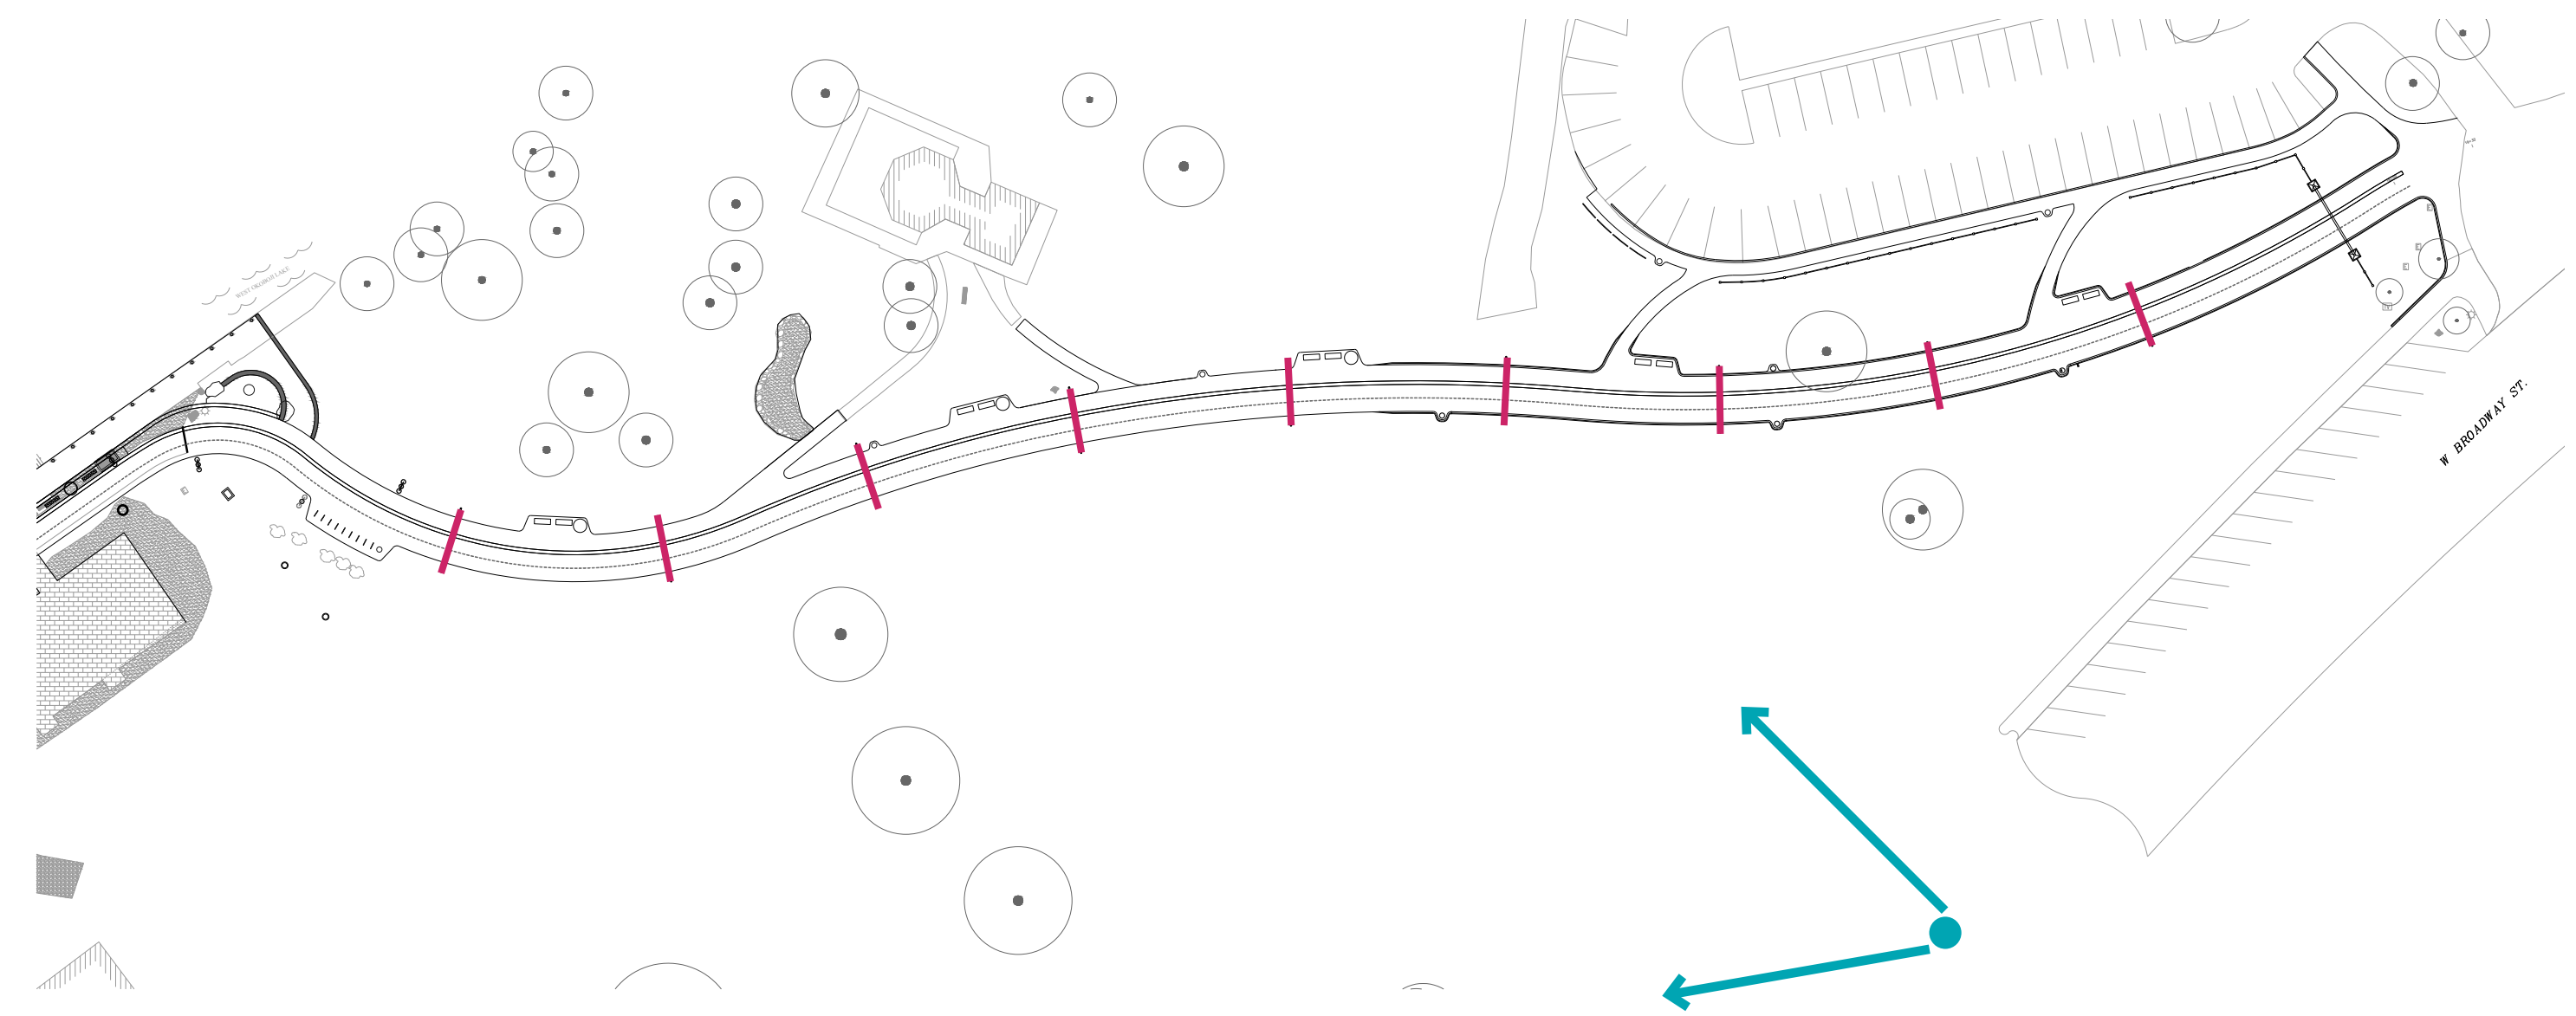

PROMENADE AT PRESERVATION PLAZA - DAYTIME

imagine IOWA GREAT LAKES