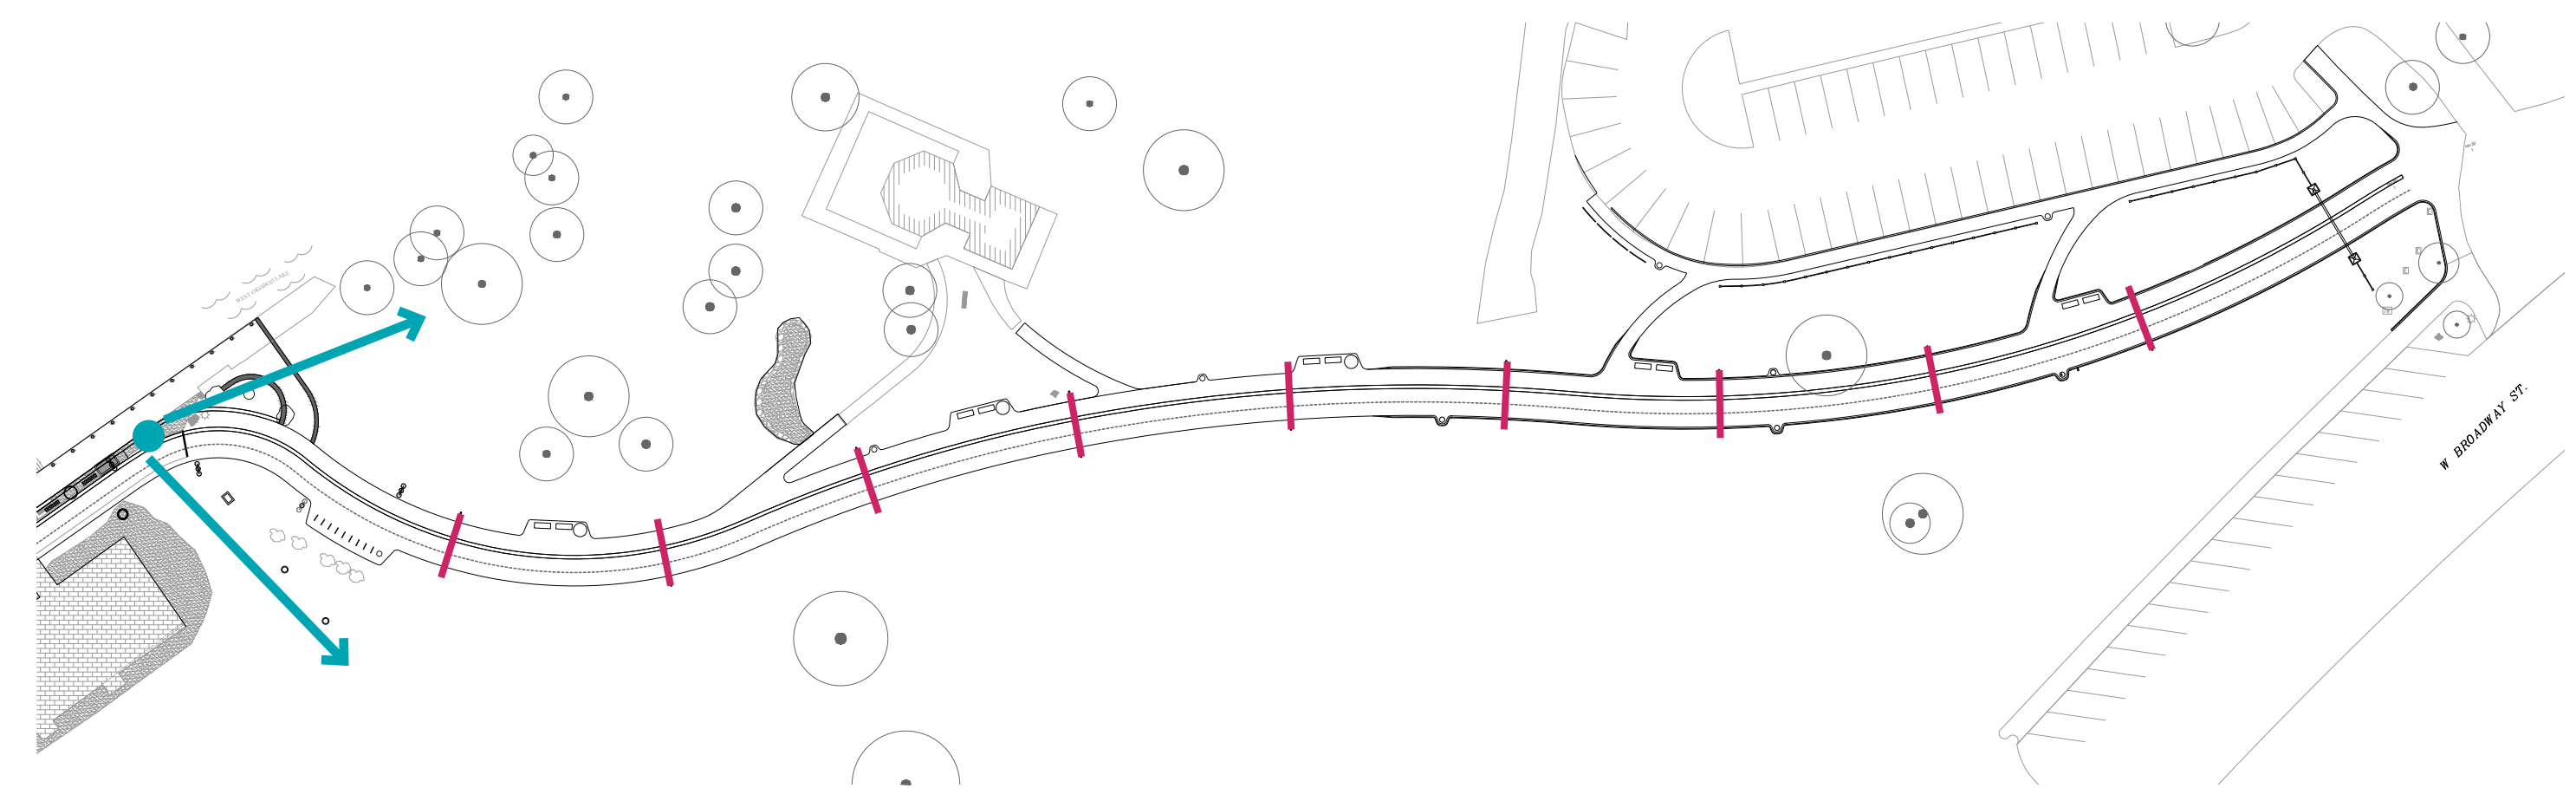

PROMENADE AT LAKEFRONT - DAYTIME

imagine IOWA GREAT LAKES