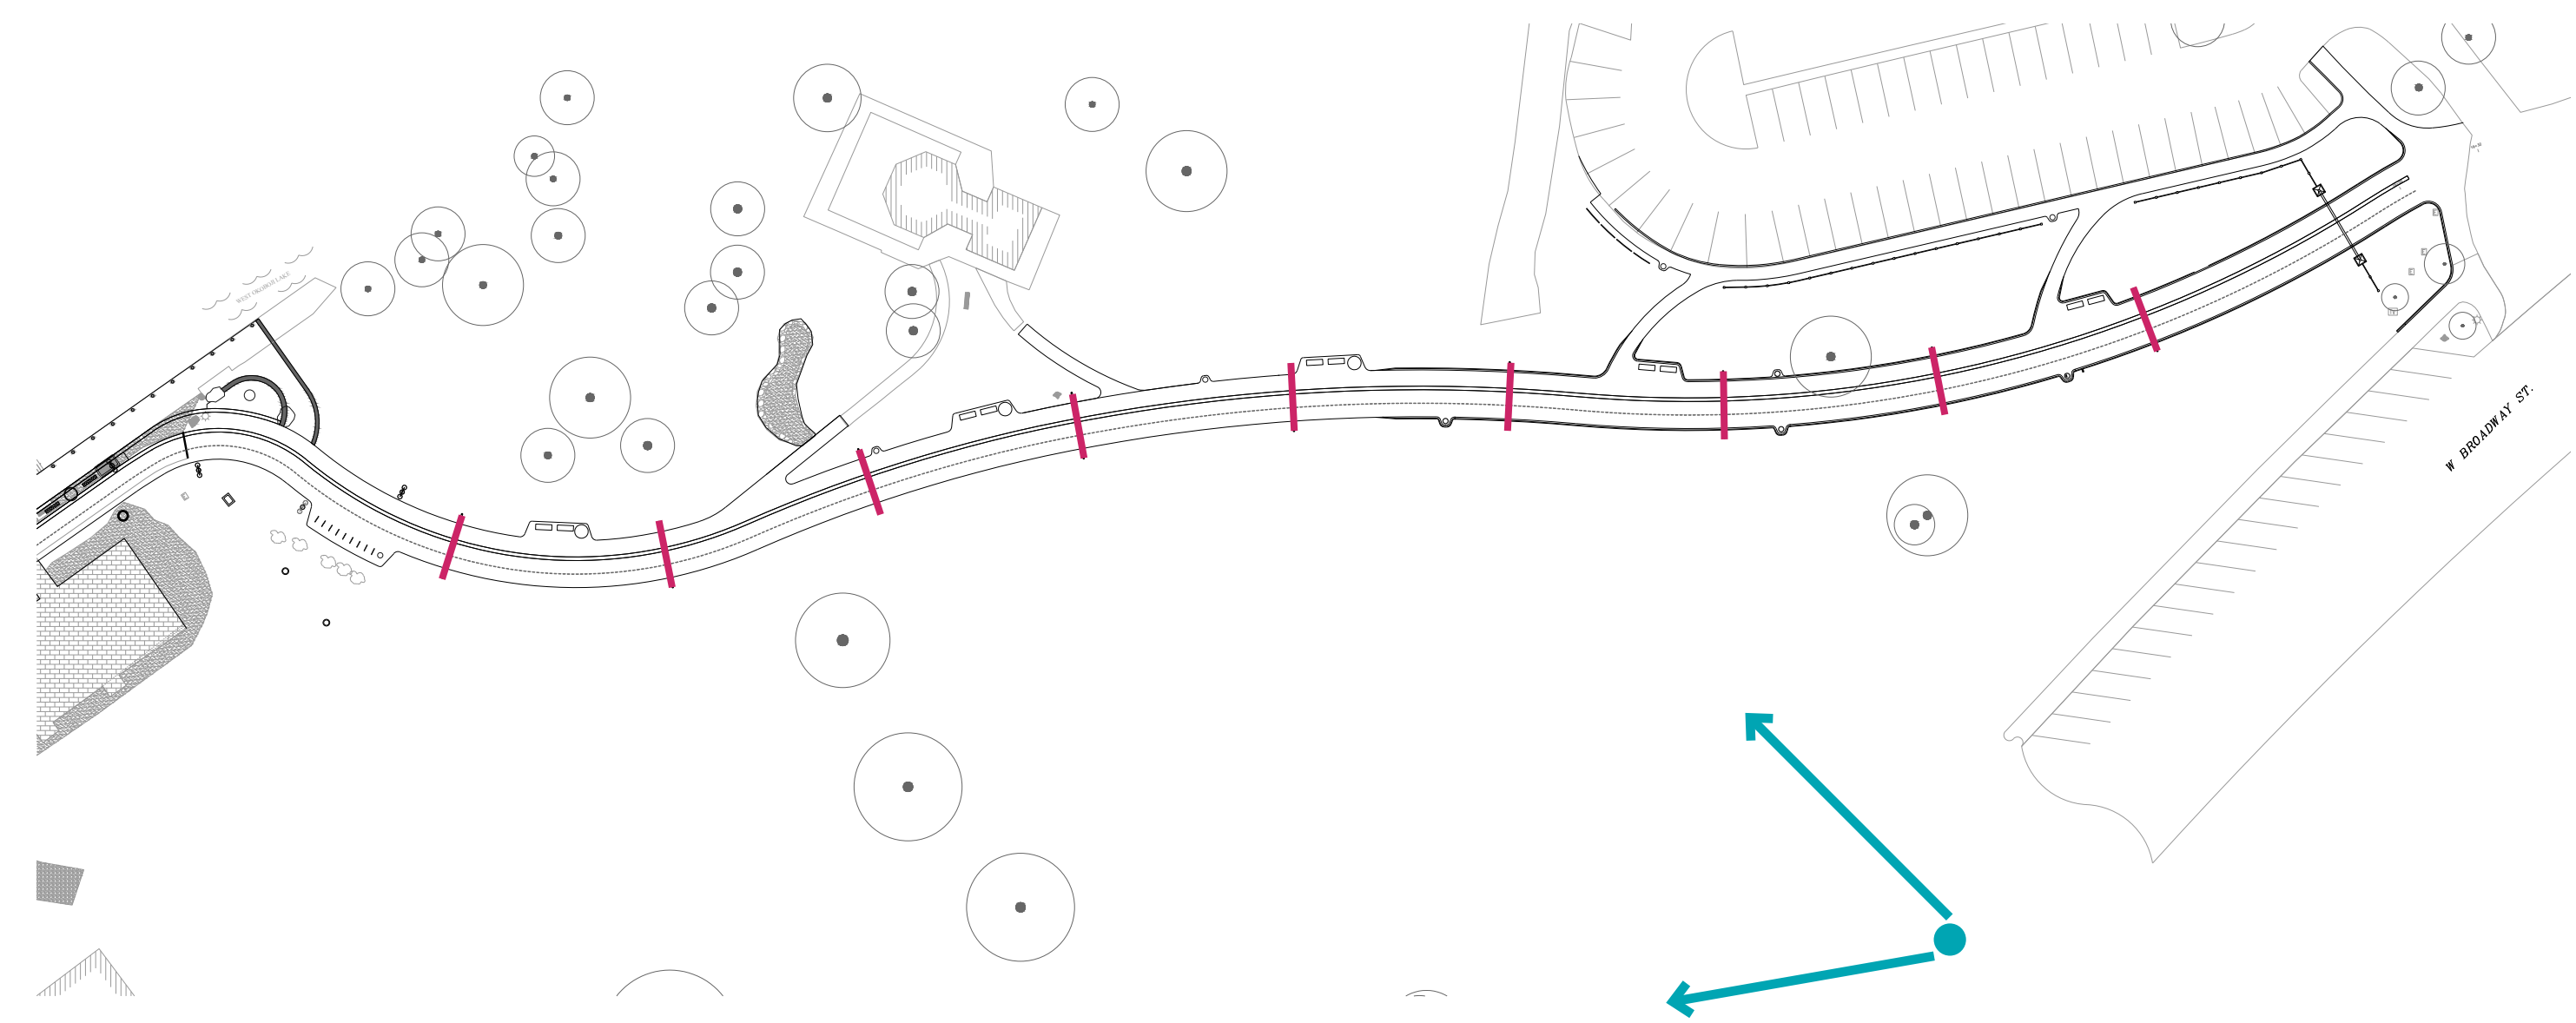

imagine IOWA GREAT LAKES

PRESERVATION PLAZA AT BOB'S - DAYTIME

imagine IOWA GREAT LAKES

PRESERVATION PLAZA AT BOB'S - EVENING

imagine IOWA GREAT LAKES

McCLURE
ENGINEERING C^o

HOERR
SCHAUDT
landscape architects